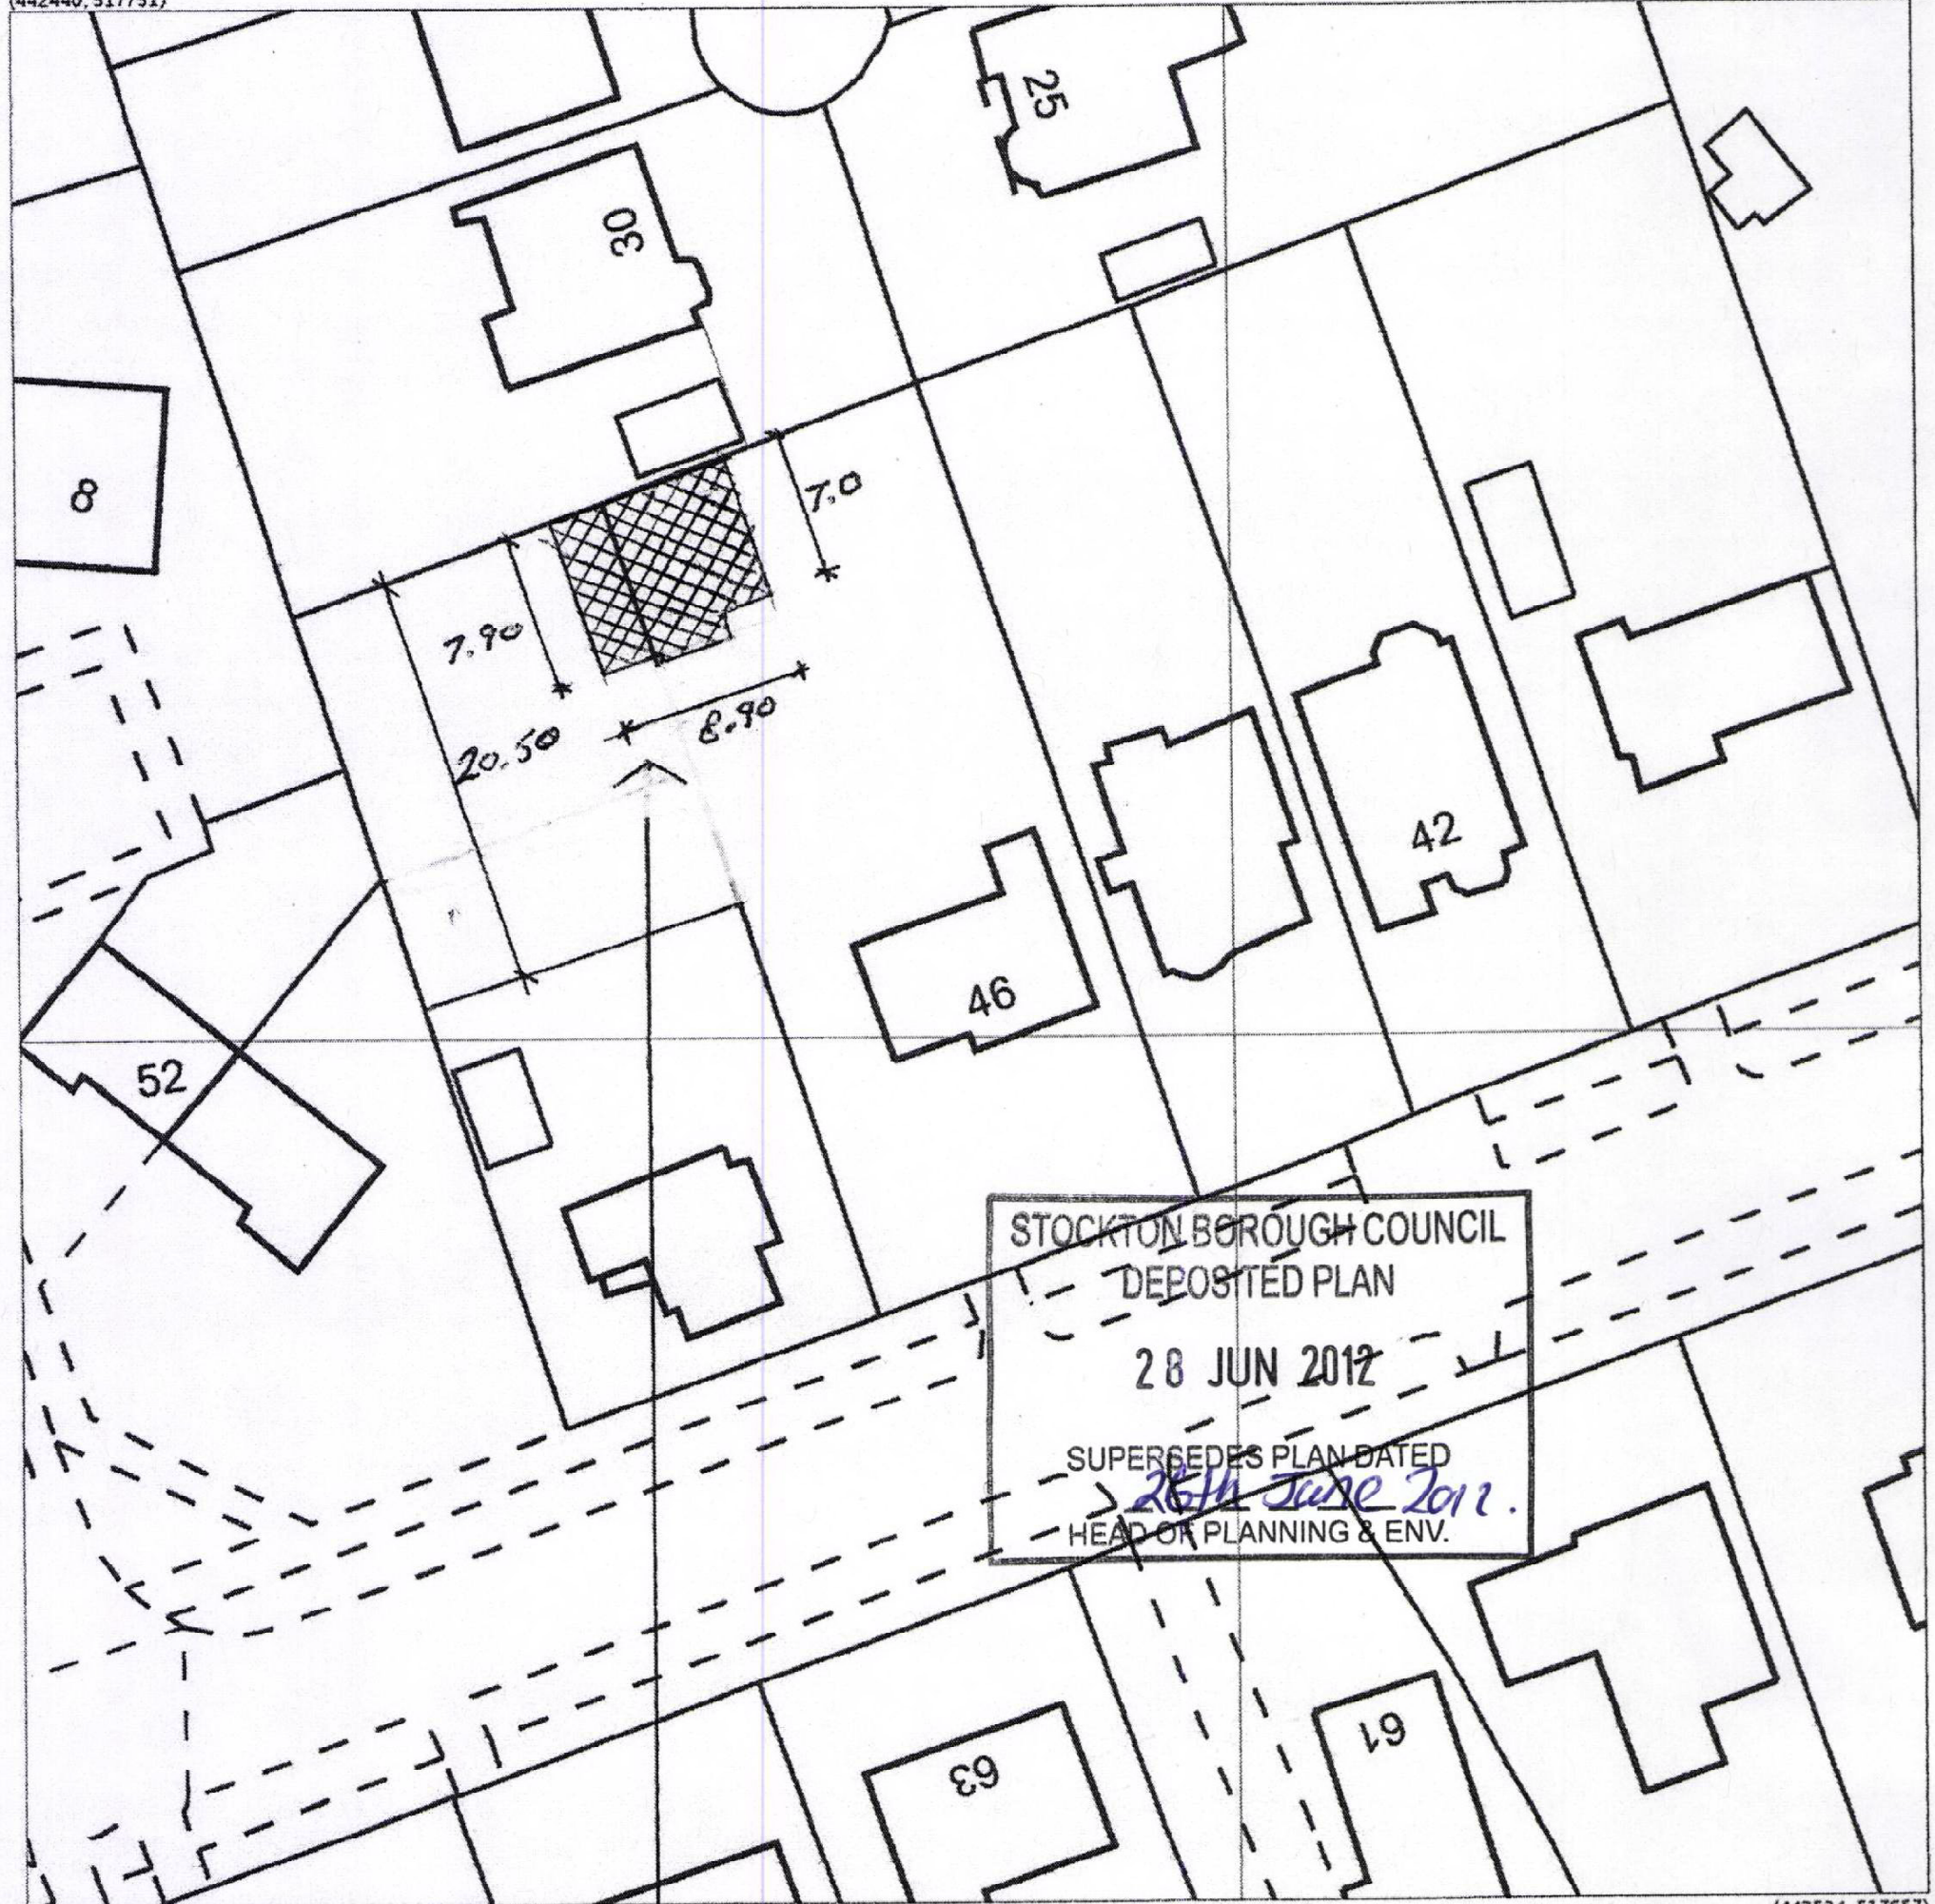

(442440, 517751)

(442534, 517751)

(442440, 517657)

(442534, 517657)

Produced 14 May 2012 from the Ordnance Survey National Geographic Database and incorporating surveyed revision available at this date. Reproduction in whole or part is prohibited without the prior permission of Ordnance Survey. © Crown Copyright 2012.

Ordnance Survey and the OS Symbol are registered trademarks of Ordnance Survey, the national mapping agency of Great Britain.

The representation of a road, track or path is no evidence of a right of way. The representation of features as lines is no evidence of a property boundary.

**46 HARLSEY ROAD
 STOCKTON-ON-TEES
 TS18 5DJ**

Supplied by: **Stanfords**
 Reference: OI419338
 Centre coordinates: 442487 517704

EXISTING LOCATION OF THE GARAGE AND SHEDS DENOTED IN CROSS-HATCHING.

SBC0003A.